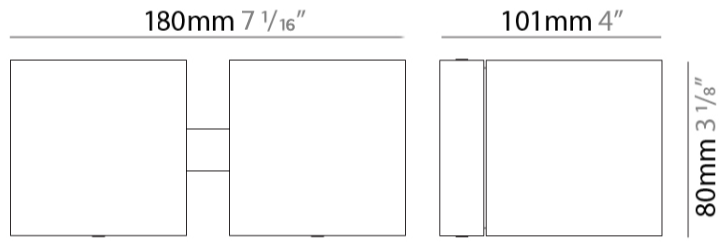

PROJECT	_____
TYPE	_____
SPECIFIER	_____
QUANTITY	_____
DATE	_____

DAU 2 LIGHT LINEAR SURFACE

D93241-

base number   Finish
Options

1. To build a product code in our configurator select the specify button on the base model # product page
2. To build a manual product code on this datasheet choose from the options listed below in blue font and add the suffix to the base model #

GENERAL

Series: Dau _____
Subseries: Dau 2 light Linear _____
Brand: Milan _____
Division: Design _____
Mounting Type: Surface _____
Mounting Location: Wall _____
Subcategory: Up/Down Light _____

PHYSICAL

Shape: Rectangle _____
Length (mm): 80 _____
Length (in): 3 1/8 _____
Height (mm): 80 _____
Depth (mm): 101 _____
Height (in): 3 1/8 _____
Depth (in): 4 _____
Light Distribution: Direct / Indirect _____
Fixture Finish: [BAL](#) / [MWL](#) / [BSL](#) _____
Fixture Material: Extruded Aluminum _____

ELECTRICAL

Lamp Type: LED _____
Input Wattage (W): 28 _____
Dimming: Electronic Low Voltage Dimming _____
Input Voltage (V): 120Vac Direct Line _____

LED

Number of LEDs: 4 _____
Color Temperature (°K): 3000 _____
Max. Delivered Lumen (lm): 1330 _____
CRI: >90 CRI _____
Lamp Life (hrs): 50000 _____

OPTICAL

RATINGS AND CERTIFICATIONS

Certified By: Certified for North American Standards _____
IP rating: IP20 _____